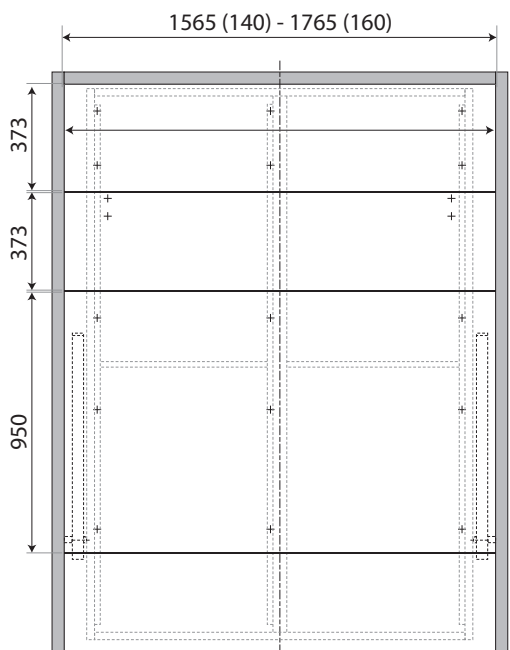

Wallbed 500 sofa

Meral - France

Part of front panel acting as a leg.

Mechanism with inside spring configuration to adjust the tension by tightening or untightening the bolt.

Sofa on hinge system which folds away under the descended front panel of the wardrobe.

Sofa seat cushions attached to slatted frame. Sofa back cushions attached to front panel by means of female/ male sliders

Ref	Mattress width	Mattress length
140/200	140 cm	200 cm
160/200	160 cm	200 cm

01/2019 We reserve the right to modify our products without prior advice. All pictures shown are for illustration purpose only. Actual product may vary.