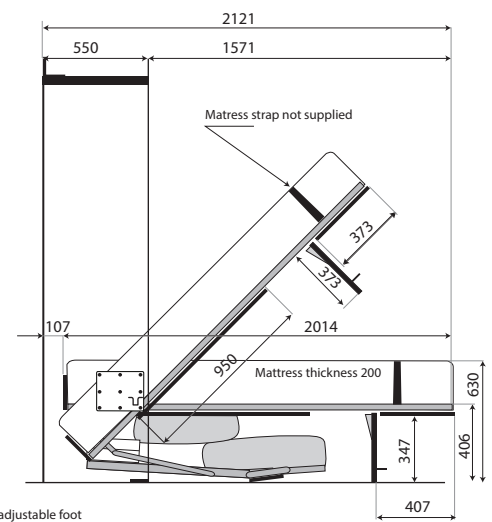

Length: 200 cm
Width: 140/ 160 cm

- Combination of a bed hidden in a wardrobe with a sofa in front.
- Ideal solution for apartments, holiday homes or hotel rooms in order to maximize space.
- Mechanism with springs to adjust the tension to the weight of the mattress and/or front panel(s), this to guarantee an optimum equilibrium while opening and closing the bed.

Wallbed 500 sofa

Meral - France

Part of front panel acting as a leg.

Mechanism with inside spring configuration to adjust the tension by tightening or untightening the bolt.

Sofa on hinge system which folds away under the descended front panel of the wardrobe.

Sofa seat cushions attached to slatted frame. Sofa back cushions attached to front panel by means of female/ male sliders

Ref	Mattress width	Mattress length
140/200	140 cm	200 cm
160/200	160 cm	200 cm

01/2019 We reserve the right to modify our products without prior advice. All pictures shown are for illustration purpose only. Actual product may vary.