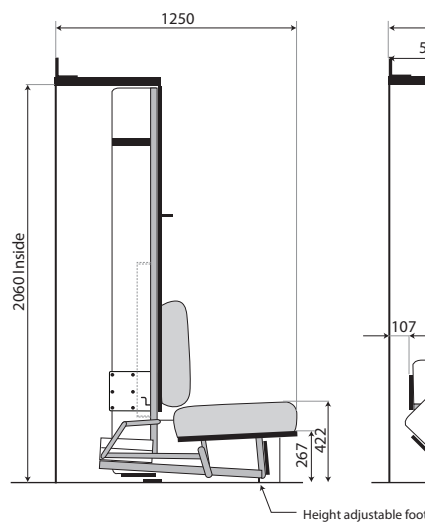

Length: 200 cm
Width: 140/ 160 cm

- Combination of a bed hidden in a wardrobe with a sofa in front.
- Ideal solution for apartments, holiday homes or hotel rooms in order to maximize space.
- Mechanism with springs to adjust the tension to the weight of the mattress and/or front panel(s), this to guarantee an optimum equilibrium while opening and closing the bed.

Wallbed 500 sofa

Meral - France

Part of front panel acting as a leg.

Mechanism with inside spring configuration to adjust the tension by tightening or untightening the bolt.

Sofa on hinge system which folds away under the descended front panel of the wardrobe.

Sofa seat cushions attached to slatted frame. Sofa back cushions attached to front panel by means of female/ male sliders

Ref	Mattress width	Mattress length
140/200	140 cm	200 cm
160/200	160 cm	200 cm

01/2019 We reserve the right to modify our products without prior advice. All pictures shown are for illustration purpose only. Actual product may vary.