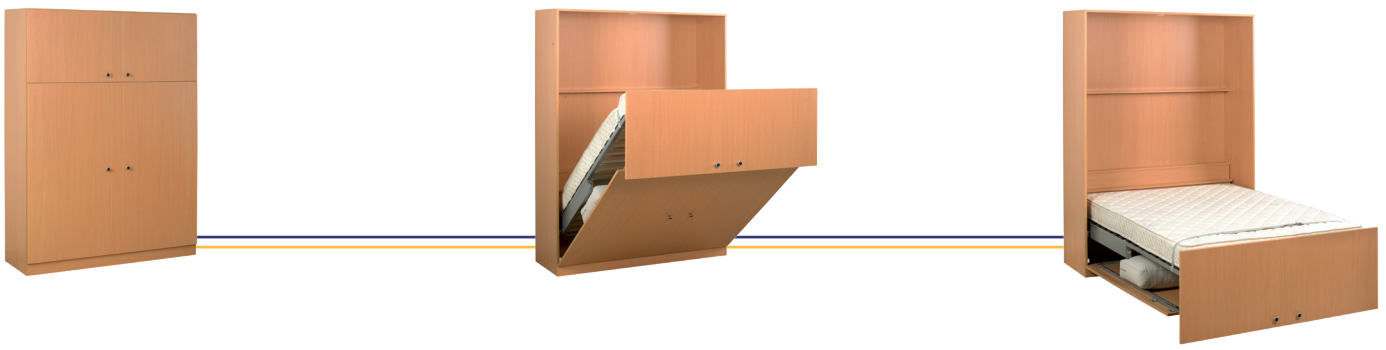

Length: 190 cm
Width: 90/ 120/ 140/ 160 cm

- Bed hidden in a wardrobe.
- Ideal solution for apartments, holiday homes or hotel rooms in order to maximize space.
- Mechanism with springs to adjust the tension to the weight of the mattress and/or front panel(s), this to guarantee an optimum equilibrium while opening and closing the bed.

Wallbed 500

Meral - France

Set of foot hinges

Set of joining/ support bars

Set of mechanisms with adjustable bolt for tensioning the springs

Set of mounting plates

Stabiliser	Frames size	Bedframe
M0919	90 x 190	vertical
M0919H	90 x 190	horizontal
M0920	90 x 200	vertical
M1219	120 x 190	vertical
M1219H	120 x 90	horizontal
M1419	140 x 190	vertical
M1419H	140 x 190	horizontal
M1419M	140 x 190	vertical with mirror panel(s)
M1420	140 x 200	vertical
M1620	(2x80) x 200	vertical

Mesures / measurements: mm
 * Pour matelas épaisseur / mattress thickness: 200mm
 * Profondeur caisse / depth box: 500mm

01/2019 We reserve the right to modify our products without prior advice. All pictures shown are for illustration purpose only. Actual product may vary.