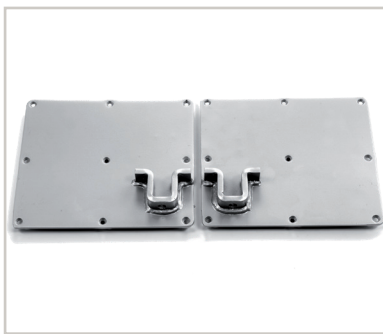

Length: 190 cm
Width: 90/ 120/ 140/ 160 cm

- Bed hidden in a wardrobe.
- Ideal solution for apartments, holiday homes or hotel rooms in order to maximize space.
- Mechanism with springs to adjust the tension to the weight of the mattress and/or front panel(s), this to guarantee an optimum equilibrium while opening and closing the bed.

Wallbed 500

Meral - France

Set of foot hinges

Set of joining/ support bars

Set of mechanisms with adjustable bolt for tensioning the springs

Set of mounting plates

Stabiliser	Frames size	Bedframe
M0919	90 x 190	vertical
M0919H	90 x 190	horizontal
M0920	90 x 200	vertical
M1219	120 x 190	vertical
M1219H	120 x 90	horizontal
M1419	140 x 190	vertical
M1419H	140 x 190	horizontal
M1419M	140 x 190	vertical with mirror panel(s)
M1420	140 x 200	vertical
M1620	(2x80) x 200	vertical

Mesures / measurements: mm
 * Pour matelas épaisseur / mattress thickness: 200mm
 * Profondeur caisse / depth box: 500mm

01/2019 We reserve the right to modify our products without prior advice. All pictures shown are for illustration purpose only. Actual product may vary.