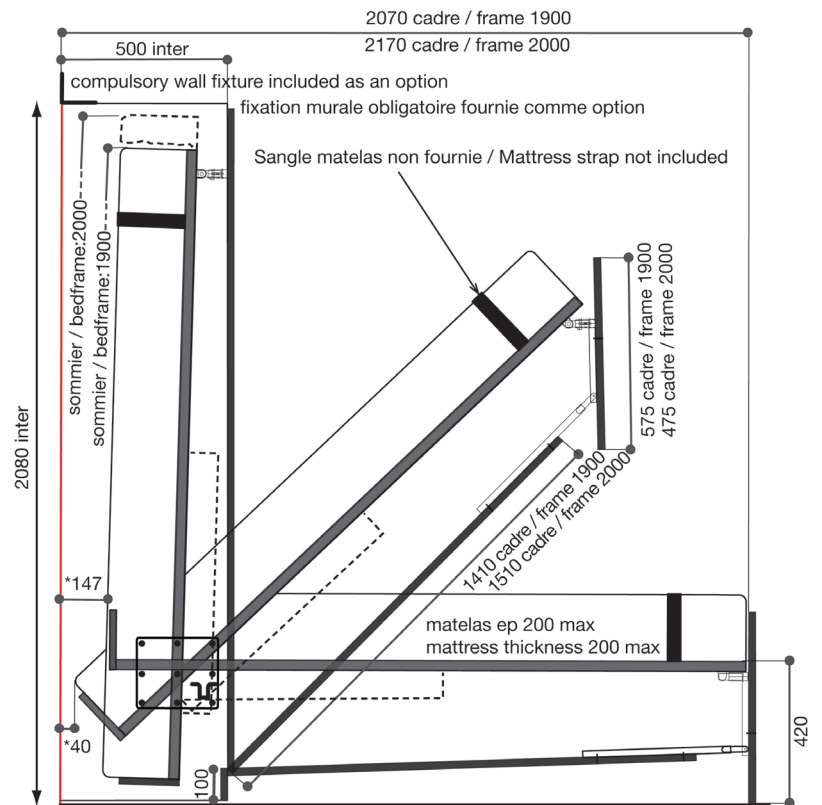

Length: 190 cm
Width: 90/ 120/ 140/ 160 cm

- Bed hidden in a wardrobe.
- Ideal solution for apartments, holiday homes or hotel rooms in order to maximize space.
- Mechanism with springs to adjust the tension to the weight of the mattress and/or front panel(s), this to guarantee an optimum equilibrium while opening and closing the bed.

Wallbed 500

Meral - France

Set of foot hinges

Set of joining/ support bars

Set of mechanisms with adjustable bolt for tensioning the springs

Set of mounting plates

Stabiliser	Frames size	Bedframe
M0919	90 x 190	vertical
M0919H	90 x 190	horizontal
M0920	90 x 200	vertical
M1219	120 x 190	vertical
M1219H	120 x 90	horizontal
M1419	140 x 190	vertical
M1419H	140 x 190	horizontal
M1419M	140 x 190	vertical with mirror panel(s)
M1420	140 x 200	vertical
M1620	(2x80) x 200	vertical

Mesures / measurements: mm
 * Pour matelas épaisseur / mattress thickness: 200mm
 * Profondeur caisse / depth box: 500mm

01/2019 We reserve the right to modify our products without prior advice. All pictures shown are for illustration purpose only. Actual product may vary.