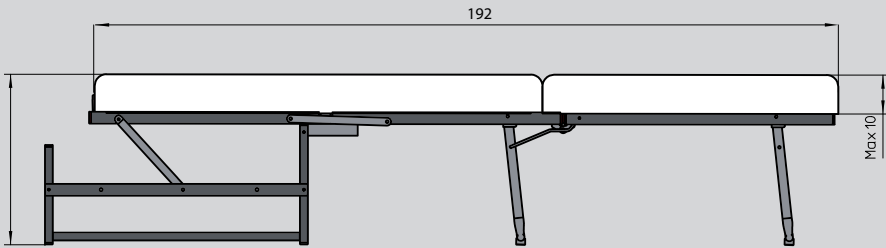

Length : 192 cm  
Width : 74 to 76 cm

- Small square ottoman, easily unfolds to a bed.
- Rios can accommodate a mattress up to max. 10 cm.
- For optimum sleeping comfort, the mattress only is splitted into 2 parts.
- Bed frame made of welded grid for extra rigidity.
- Rios is supplied flat on a pallet, to be assembled by the customer, with or without mattress.

## RIOS

Meral BG - Bulgaria

Bed frame made of welded grid

Compact square ottoman

10/2020 We reserve the right to modify our products without prior advice. All pictures shown are for illustration purpose only. Actual product may vary.