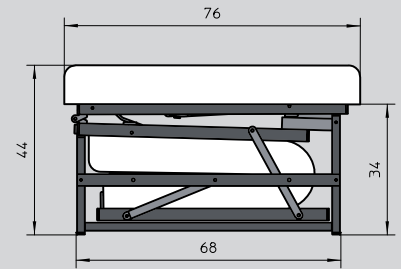

Length : 192 cm  
Width : 74 to 76 cm

- Small square ottoman, easily unfolds to a bed.
- Rios can accommodate a mattress up to max. 10 cm.
- For optimum sleeping comfort, the mattress only is splitted into 2 parts.
- Bed frame made of welded grid for extra rigidity.
- Rios is supplied flat on a pallet, to be assembled by the customer, with or without mattress.

## RIOS

Meral BG - Bulgaria

Bed frame made of welded grid

Compact square ottoman

10/2020 We reserve the right to modify our products without prior advice. All pictures shown are for illustration purpose only. Actual product may vary.