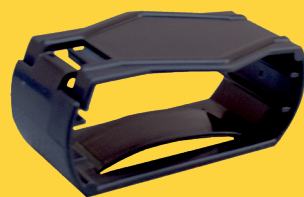

ATS

Adjustable Tension Slats

SMART ACTIONS

BETTER COMFORT

ATS

adjustable tension slats

ATS is an optional slat-kit to increase the comfort and tension on the existing slats. A set of 5 slats including 10 ATS clips are delivered in the set.

Easy to mount on the existing slats with the patented system. By positioning the ATS clips in different positions the tension of the slats can be adjusted to the preferred comfort.

Available on :

- Nova 14 & 18
- Epona 14 & 18