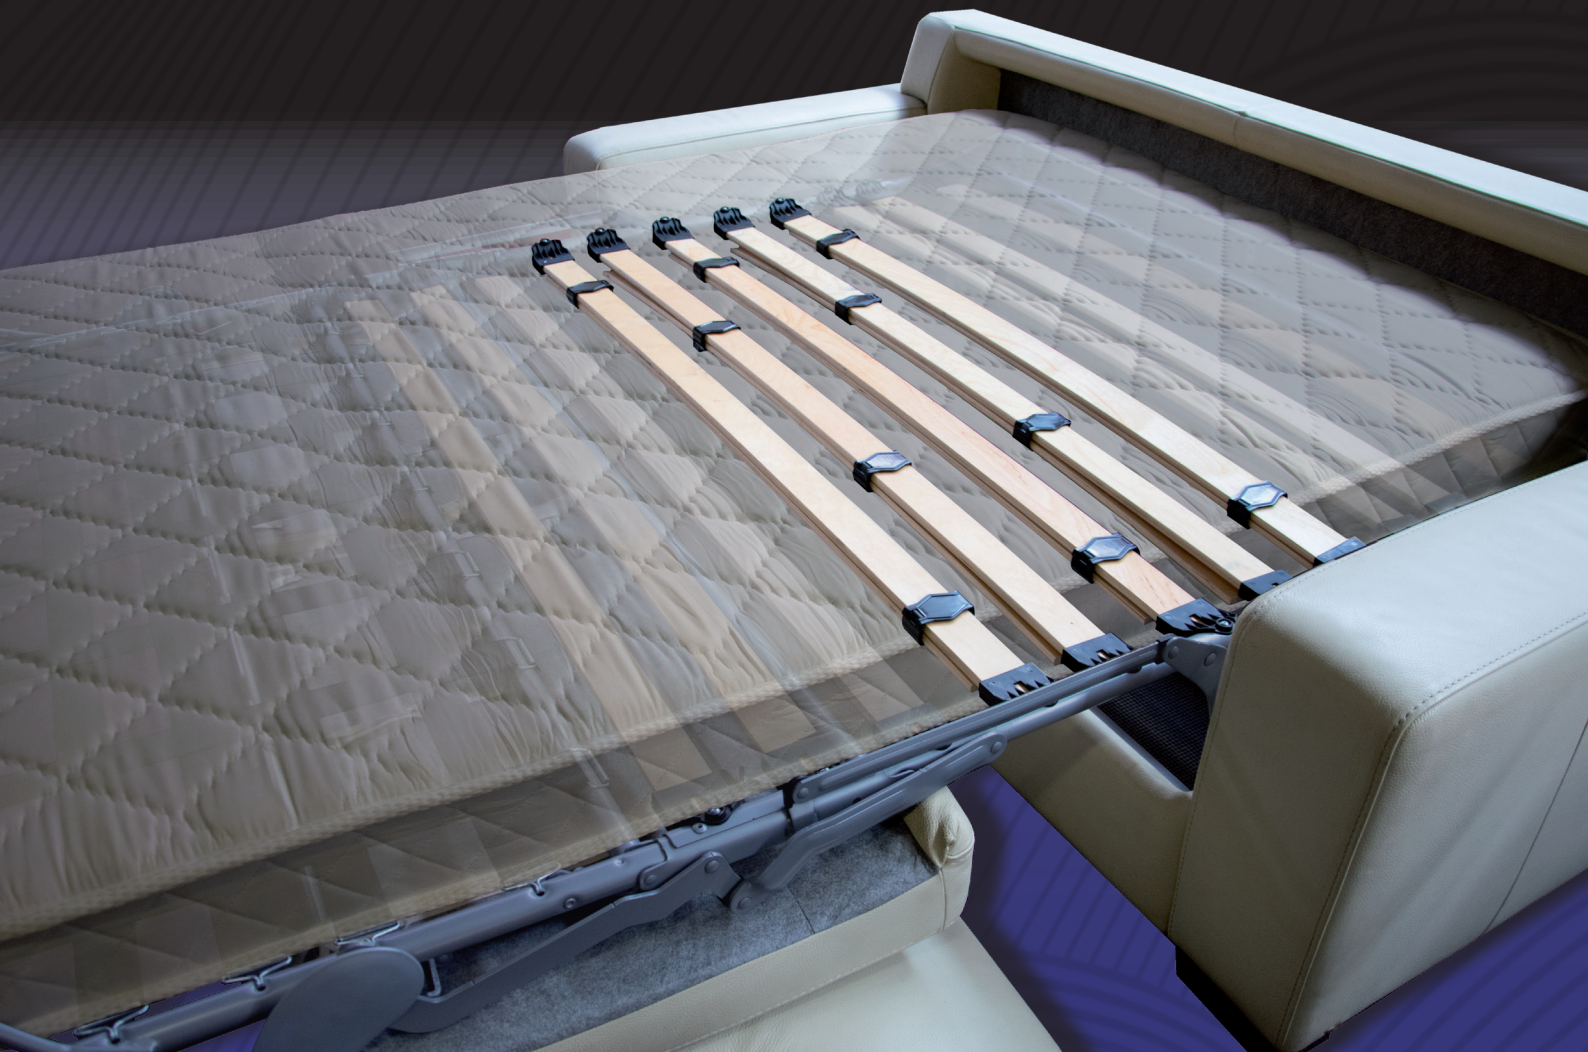

ATS

Adjustable Tension Slats

SMART ACTIONS

BETTER COMFORT

ATS

adjustable tension slats

ATS is an optional slat-kit to increase the comfort and tension on the existing slats. A set of 5 slats including 10 ATS clips are delivered in the set.

Easy to mount on the existing slats with the patented system. By positioning the ATS clips in different positions the tension of the slats can be adjusted to the preferred comfort.

Available on :

- Nova 14 & 18
- Epona 14 & 18