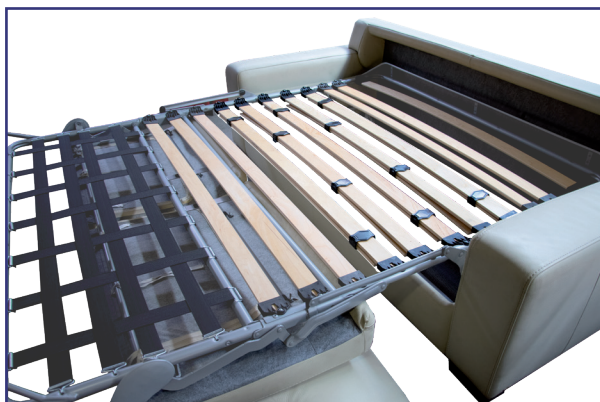

ATS

Adjustable Tension Slats

SMART ACTIONS

BETTER COMFORT

ATS

adjustable tension slats

ATS is an optional slat-kit to increase the comfort and tension on the existing slats. A set of 5 slats including 10 ATS clips are delivered in the set.

Easy to mount on the existing slats with the patented system. By positioning the ATS clips in different positions the tension of the slats can be adjusted to the preferred comfort.

Available on :

- Nova 14 & 18
- Epona 14 & 18