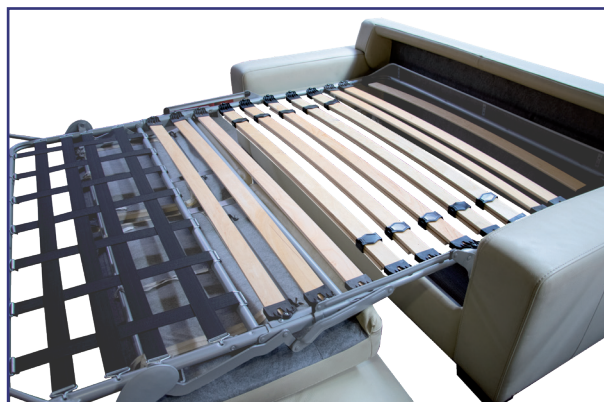

ATS

Adjustable Tension Slats

SMART ACTIONS

BETTER COMFORT

ATS

adjustable tension slats

ATS is an optional slat-kit to increase the comfort and tension on the existing slats. A set of 5 slats including 10 ATS clips are delivered in the set.

Easy to mount on the existing slats with the patented system. By positioning the ATS clips in different positions the tension of the slats can be adjusted to the preferred comfort.

Available on :

- Nova 14 & 18
- Epona 14 & 18