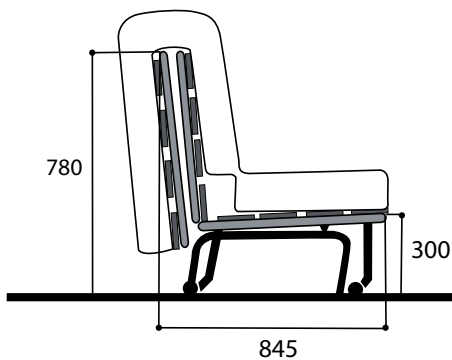

Length: 194 cm  
Width: 80/ 120/ 140/ 160 cm

- Accordeon G1 has a seat and backframe with slats 53x8 mm in size 120 and 140 and with slats of 60x8mm in sizes 80 and 160.
- Rigid frame made out of square tube of 30x30 mm.
- Rigid frame made out of square tube of 30x30mm.

## Accordeon G1

Meral - France

Vertical slats of 53mm at the seat and horizontal at the back and headrest frame.

Measurements in mm

03/2022 We reserve the right to modify our products without prior advice. All pictures shown are for illustration purpose only. Actual product may vary.