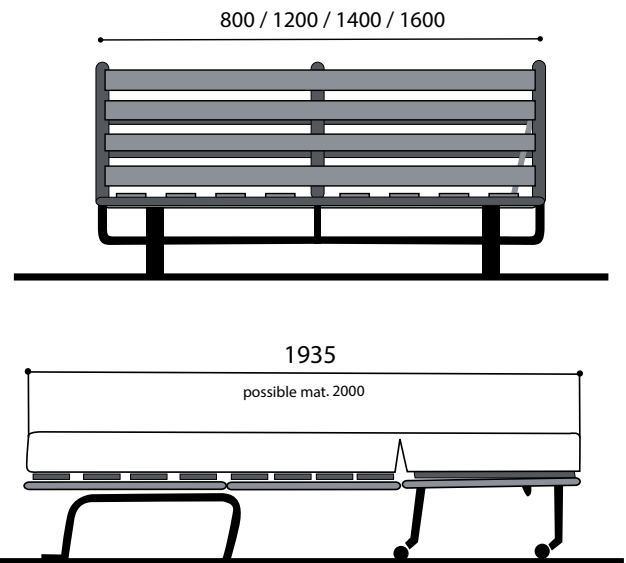

Length: 194 cm  
Width: 80/ 120/ 140/ 160 cm

- Accordeon G1 has a seat and backframe with slats 53x8 mm in size 120 and 140 and with slats of 60x8mm in sizes 80 and 160.
- Rigid frame made out of square tube of 30x30 mm.
- Rigid frame made out of square tube of 30x30mm.

## Accordeon G1

Meral - France

Vertical slats of 53mm at the seat and horizontal at the back and headrest frame.

Measurements in mm

03/2022 We reserve the right to modify our products without prior advice. All pictures shown are for illustration purpose only. Actual product may vary.