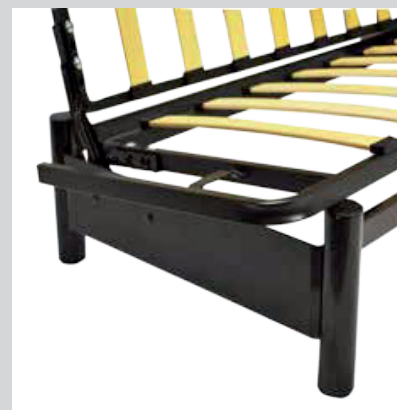

SOCLE Ø60 mm

Only available from Meral

Articulaton	A min.	B	D	E min.	Type of frame	Slats	Y intern	Related to the frame length	Frames width	X max. intern
Clic Clac NSM	73	165	110	55	GU 125	53x8	1620	1850	570	380
					U 135	83x8		2000	570	
					U 80	53x8 & 83x8	1730	1890	620 670