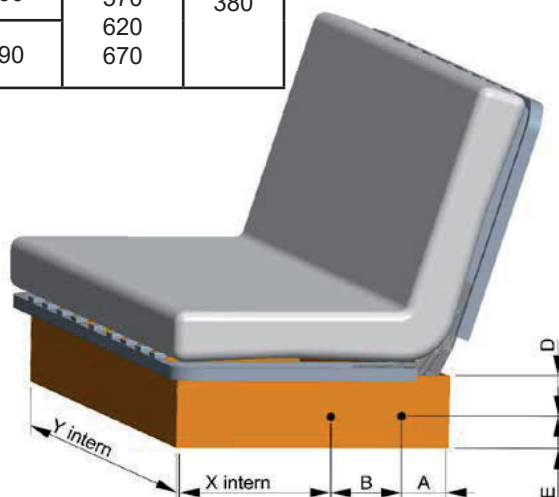

Length: 185 - 189 - 200 cm
Width: 57 - 62 - 67 cm

- Parallel sleeping function with 3 positions (sitting / relax and sleeping)
- Framework with slats - different suspension according the slats
- Delivered with articulation clic clack NSM
- Possibility for a wooden socle (not included) or metal socle (option - Meral France).
- Frame section tube 30x20mm for length 185cm
- Frame section tube 30x30mm for length 189 - 200cm

Banquette clic clac

Sedac - Belgium*
Meral - France

GU 30x20 - 9 LT - 57 cm (*Sedac)

U 30x30 - 11 LT -189 cm
57 cm / 62 cm / 67 cm (Meral)

U 30x30 - 11 LT - 200 cm
57 cm / 62 cm / 67 cm (Meral)

CLIC CLAC NSM

SOCLE Ø60 mm

Only available from Meral

Articulaton	A min.	B	D	E min.	Type of frame	Slats	Y intern	Related to the frame length	Frames width	X max. intern
Clic Clac NSM	73	165	110	55	GU 125	53x8	1620	1850	570	380
					U 135	83x8		2000	570	
					U 80	53x8 & 83x8	1730	1890	620 670	