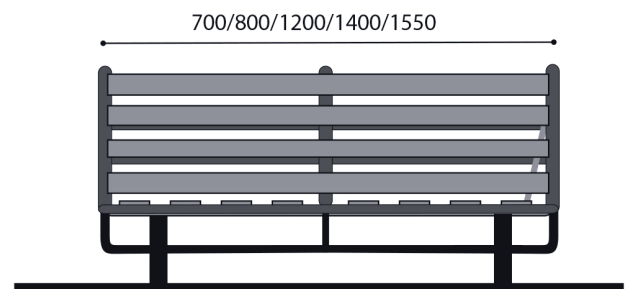

Length: 188 cm
Width: 70/ 80/ 120/ 140/ 155 cm

- Easy to use transformable mechanism.
- With vertical slats of 63 x 9 mm on the seat frame. 63 x 8 mm on the back frame and 53 x 8 mm on the headrest frame.
- Mechanism made of 30 x 20 mm rectangular tube.
- Can be supplied with leg covers and/or armrest brackets.
- Optional items are : parquet castors and/or bed box brackets.

BZ-MR 310

Sedac - Belgium

Options

Leg cover

Armrest brackets with or without gliders

Parquet castor

01/2020 We reserve the right to modify our products without prior advice. All pictures shown are for illustration purpose only. Actual product may vary.