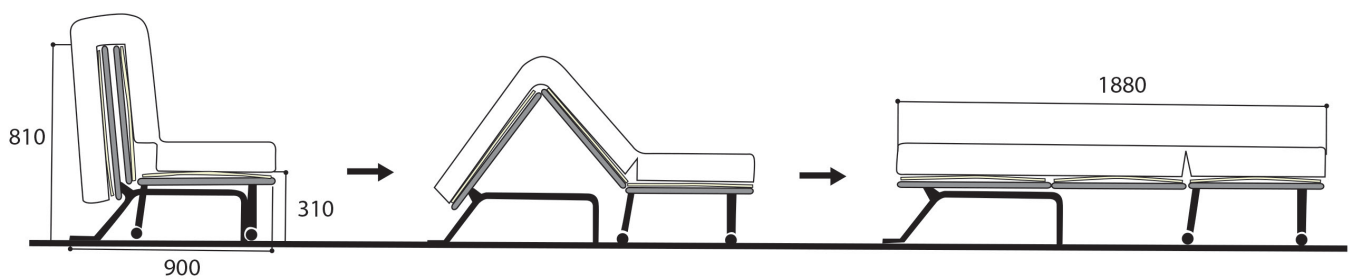

Length: 188 cm
Width: 70/ 80/ 120/ 140/ 155 cm

- Easy to use transformable mechanism.
- With vertical slats of 63 x 9 mm on the seat frame. 63 x 8 mm on the back frame and 53 x 8 mm on the headrest frame.
- Mechanism made of 30 x 20 mm rectangular tube.
- Can be supplied with leg covers and/or armrest brackets.
- Optional items are : parquet castors and/or bed box brackets.

BZ-MR 310

Sedac - Belgium

Options

Leg cover

Armrest brackets with or without gliders

Parquet castor

01/2020 We reserve the right to modify our products without prior advice. All pictures shown are for illustration purpose only. Actual product may vary.