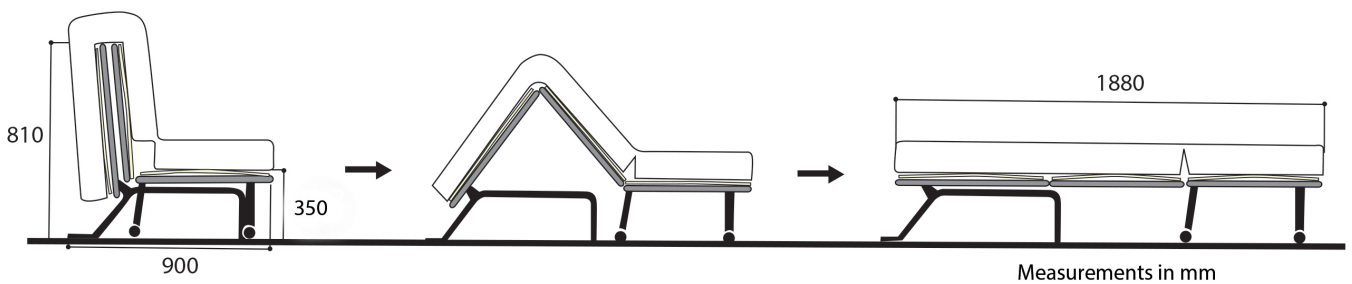

Length: 188 cm
Width: 80/ 120/ 140/ 155 cm

- BZ-MR with an extra 5cm seat height while keeping the same thickness of seat cushions.
- Product with vertical slats of 63x9mm on the seat frame, 63x8mm on the back frame and 53x8mm on the headrest frame.
- Action made of 30x20mm rectangular tube.
- Can be supplied with leg covers and/or armrest (brackets).
- Optional items : parquet castors and/or bed box brackets.

BZ-MR 350

Sedac - Belgium

Options

Leg cover

Armrest brackets with or without gliders

Parquet castor

01/2020 We reserve the right to modify our products without prior advice. All pictures shown are for illustration purpose only. Actual product may vary.