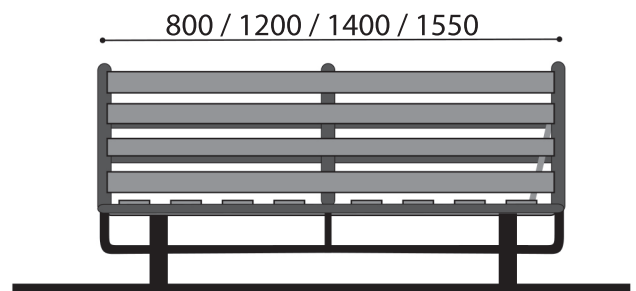

Length: 188 cm
Width: 80/ 120/ 140/ 155 cm

- BZ-MR with an extra 5cm seat height while keeping the same thickness of seat cushions.
- Product with vertical slats of 63x9mm on the seat frame, 63x8mm on the back frame and 53x8mm on the headrest frame.
- Action made of 30x20mm rectangular tube.
- Can be supplied with leg covers and/or armrest (brackets).
- Optional items : parquet castors and/or bed box brackets.

BZ-MR 350

Sedac - Belgium

Options

Leg cover

Armrest brackets with or without gliders

Parquet castor

01/2020 We reserve the right to modify our products without prior advice. All pictures shown are for illustration purpose only. Actual product may vary.