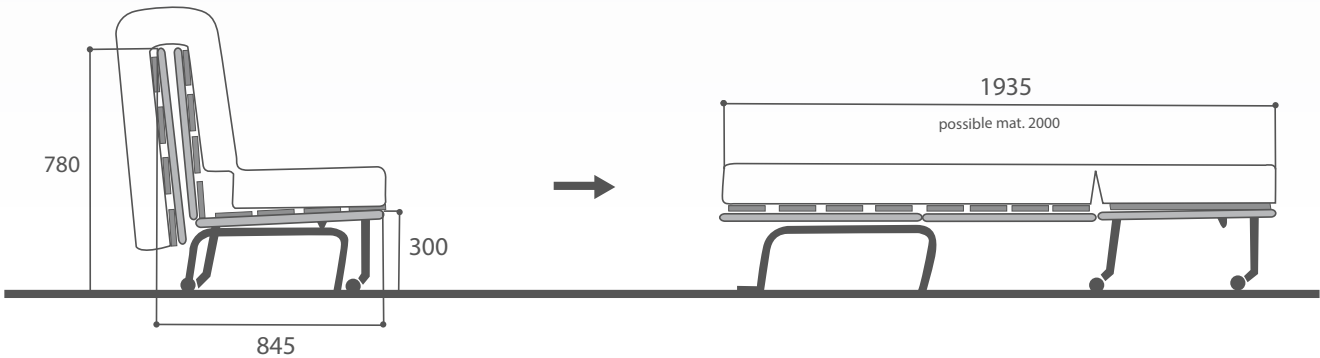

Compact G1

Product specs & features

Length: 194 cm

Width: 80 / 120 / 140 / 160 cm

- Accordeon G1 has a seat and backframe with slats 53x8 mm in size 120 and 140 and with slats of 60x8mm in sizes 80 and 160.
- Rigid frame made out of square tube of 30x30 mm.

Vertical slats of 53mm at the seat and horizontal at the back and headrest frame.

Measurements in mm