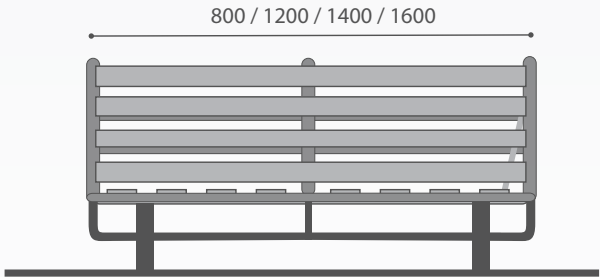

Compact G1

Product specs & features

Length: 194 cm

Width: 80 / 120 / 140 / 160 cm

- Accordeon G1 has a seat and backframe with slats 53x8 mm in size 120 and 140 and with slats of 60x8mm in sizes 80 and 160.
- Rigid frame made out of square tube of 30x30 mm.

Vertical slats of 53mm at the seat and horizontal at the back and headrest frame.

Measurements in mm