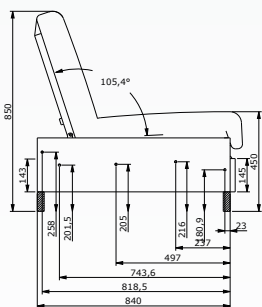

## Product specs & features

Length: 200 cm

Width: 80 / 120 / 140 / 155 cm

- Innovative sofabed action with a single lifting movement, opening from the seat.
- Sideplate fixation gives a floor clearance up to 8 cm.
- Base frame with (large) castors at the rear to move the sofa away from the wall before opening.
- Zero wall variation available, mechanism slides out before lowering the backrest.
- Thickness of cushions is 12 cm for a good seating and sleeping comfort.
- Only one frame at the back allows a sleeker design and gives the look of a regular sofa.

## Variations

Eazybed with flanks for built in mechanism.

Eazybed with base frame and castors.

Eazybed zero wall.

A	B	C	D
<b>Eazybed flanks or base frame.</b>			
163,5 cm	162 cm	155 cm	
148,5 cm	147 cm	140 cm	
128,5 cm	127 cm	120 cm	
88,5 cm	87 cm	80 cm	
<b>Eazybed 0-wall</b>			
169,5 cm	168 cm	155 cm	165,5 cm
154,5 cm	153 cm	140 cm	150,5 cm
134,5 cm	133 cm	120 cm	130,5 cm
94,5 cm	93 cm	80 cm	90,5 cm

### Eazybed flank or base frame

Measurements in mm

### Eazybed 0-Wall

Measurements in mm