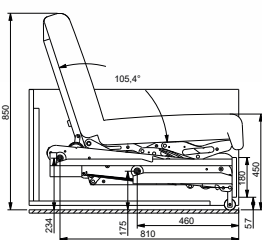

## Product specs & features

Length: 200 cm

Width: 80 / 120 / 140 / 155 cm

- Innovative sofabed action with a single lifting movement, opening from the seat.
- Sideplate fixation gives a floor clearance up to 8 cm.
- Base frame with (large) castors at the rear to move the sofa away from the wall before opening.
- Zero wall variation available, mechanism slides out before lowering the backrest.
- Thickness of cushions is 12 cm for a good seating and sleeping comfort.
- Only one frame at the back allows a sleeker design and gives the look of a regular sofa.

## Variations

Eazybed with flanks for built in mechanism.

Eazybed with base frame and castors.

Eazybed zero wall.

A	B	C	D
<b>Eazybed flanks or base frame.</b>			
163,5 cm	162 cm	155 cm	
148,5 cm	147 cm	140 cm	
128,5 cm	127 cm	120 cm	
88,5 cm	87 cm	80 cm	
<b>Eazybed 0-wall</b>			
169,5 cm	168 cm	155 cm	165,5 cm
154,5 cm	153 cm	140 cm	150,5 cm
134,5 cm	133 cm	120 cm	130,5 cm
94,5 cm	93 cm	80 cm	90,5 cm

### Eazybed flank or base frame

Measurements in mm

### Eazybed 0-Wall

Measurements in mm