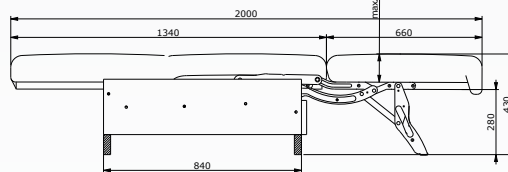

## Product specs & features

Length: 200 cm

Width: 80 / 120 / 140 / 155 cm

- Innovative sofabed action with a single lifting movement, opening from the seat.
- Sideplate fixation gives a floor clearance up to 8 cm.
- Base frame with (large) castors at the rear to move the sofa away from the wall before opening.
- Zero wall variation available, mechanism slides out before lowering the backrest.
- Thickness of cushions is 12 cm for a good seating and sleeping comfort.
- Only one frame at the back allows a sleeker design and gives the look of a regular sofa.

## Variations

Eazybed with flanks for built in mechanism.

Eazybed with base frame and castors.

Eazybed zero wall.

A	B	C	D
<b>Eazybed flanks or base frame.</b>			
163,5 cm	162 cm	155 cm	
148,5 cm	147 cm	140 cm	
128,5 cm	127 cm	120 cm	
88,5 cm	87 cm	80 cm	
<b>Eazybed 0-wall</b>			
169,5 cm	168 cm	155 cm	165,5 cm
154,5 cm	153 cm	140 cm	150,5 cm
134,5 cm	133 cm	120 cm	130,5 cm
94,5 cm	93 cm	80 cm	90,5 cm

### Eazybed flank or base frame

Measurements in mm

### Eazybed 0-Wall

Measurements in mm