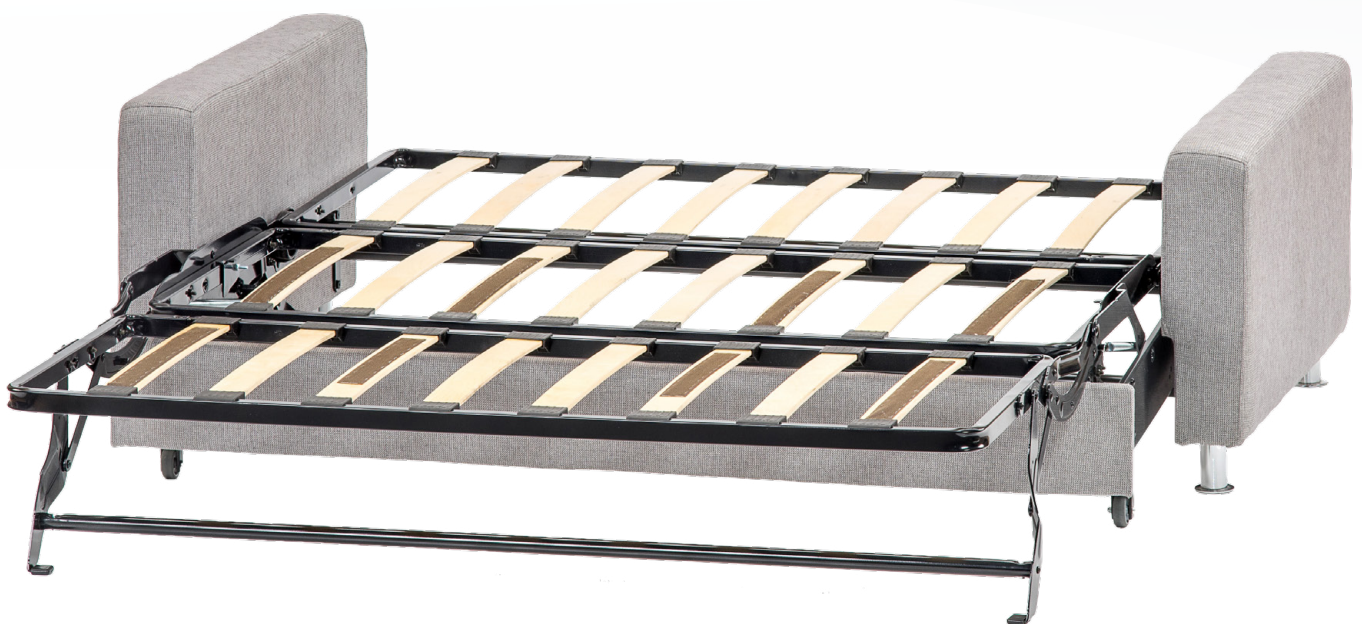

# Eazybed<sup>®</sup> (zero wall)

## Product specs & features

Length: 200 cm

Width: 80 / 120 / 140 / 155 cm

- Innovative sofabed action with a single lifting movement, opening from the seat.
- Sideplate fixation gives a floor clearance up to 8 cm.
- Base frame with (large) castors at the rear to move the sofa away from the wall before opening.
- Zero wall variation available, mechanism slides out before lowering the backrest.
- Thickness of cushions is 12 cm for a good seating and sleeping comfort.
- Only one frame at the back allows a sleeker design and gives the look of a regular sofa.

## Variations

Eazybed with flanks for built in mechanism.

Eazybed with base frame and castors.

Eazybed zero wall.

A	B	C	D
<b>Eazybed flanks or base frame.</b>			
163,5 cm	162 cm	155 cm	
148,5 cm	147 cm	140 cm	
128,5 cm	127 cm	120 cm	
88,5 cm	87 cm	80 cm	
<b>Eazybed 0-wall</b>			
169,5 cm	168 cm	155 cm	165,5 cm
154,5 cm	153 cm	140 cm	150,5 cm
134,5 cm	133 cm	120 cm	130,5 cm
94,5 cm	93 cm	80 cm	90,5 cm

### Eazybed flank or base frame

Measurements in mm