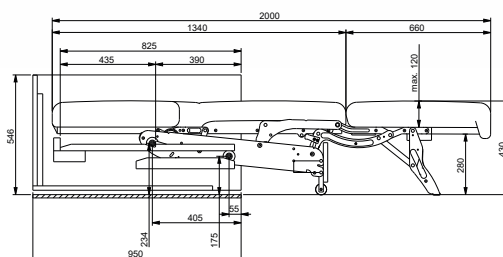

## Product specs & features

Length: 200 cm

Width: 80 / 120 / 140 / 155 cm

- Innovative sofabed action with a single lifting movement, opening from the seat.
- Sideplate fixation gives a floor clearance up to 8 cm.
- Base frame with (large) castors at the rear to move the sofa away from the wall before opening.
- Zero wall variation available, mechanism slides out before lowering the backrest.
- Thickness of cushions is 12 cm for a good seating and sleeping comfort.
- Only one frame at the back allows a sleeker design and gives the look of a regular sofa.

## Variations

Eazybed with flanks for built in mechanism.

Eazybed with base frame and castors.

Eazybed zero wall.

A	B	C	D
<b>Eazybed flanks or base frame.</b>			
163,5 cm	162 cm	155 cm	
148,5 cm	147 cm	140 cm	
128,5 cm	127 cm	120 cm	
88,5 cm	87 cm	80 cm	
<b>Eazybed 0-wall</b>			
169,5 cm	168 cm	155 cm	165,5 cm
154,5 cm	153 cm	140 cm	150,5 cm
134,5 cm	133 cm	120 cm	130,5 cm
94,5 cm	93 cm	80 cm	90,5 cm

### Eazybed flank or base frame

Measurements in mm

### Eazybed 0-Wall

Measurements in mm