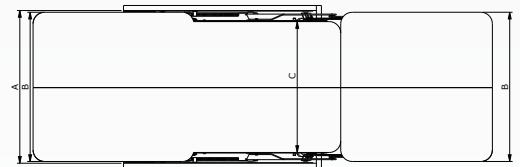

## Product specs & features

Length: 200 cm

Width: 80 / 120 / 140 / 155 cm

- Innovative sofabed action with a single lifting movement, opening from the seat.
- Sideplate fixation gives a floor clearance up to 8 cm.
- Base frame with (large) castors at the rear to move the sofa away from the wall before opening.
- Zero wall variation available, mechanism slides out before lowering the backrest.
- Thickness of cushions is 12 cm for a good seating and sleeping comfort.
- Only one frame at the back allows a sleeker design and gives the look of a regular sofa.

## Variations

Eazybed with flanks for built in mechanism.

Eazybed with base frame and castors.

Eazybed zero wall.

A	B	C	D
<b>Eazybed flanks or base frame.</b>			
163,5 cm	162 cm	155 cm	
148,5 cm	147 cm	140 cm	
128,5 cm	127 cm	120 cm	
88,5 cm	87 cm	80 cm	
<b>Eazybed 0-wall</b>			
169,5 cm	168 cm	155 cm	165,5 cm
154,5 cm	153 cm	140 cm	150,5 cm
134,5 cm	133 cm	120 cm	130,5 cm
94,5 cm	93 cm	80 cm	90,5 cm

### Eazybed flank or base frame

Measurements in mm

### Eazybed 0-Wall

Measurements in mm