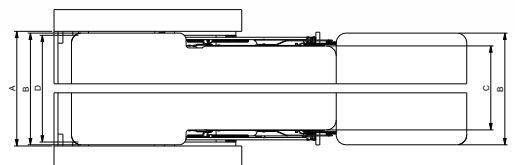

## Product specs & features

Length: 200 cm

Width: 80 / 120 / 140 / 155 cm

- Innovative sofabed action with a single lifting movement, opening from the seat.
- Sideplate fixation gives a floor clearance up to 8 cm.
- Base frame with (large) castors at the rear to move the sofa away from the wall before opening.
- Zero wall variation available, mechanism slides out before lowering the backrest.
- Thickness of cushions is 12 cm for a good seating and sleeping comfort.
- Only one frame at the back allows a sleeker design and gives the look of a regular sofa.

## Variations

Eazybed with flanks for built in mechanism.

Eazybed with base frame and castors.

Eazybed zero wall.

A	B	C	D
<b>Eazybed flanks or base frame.</b>			
163,5 cm	162 cm	155 cm	
148,5 cm	147 cm	140 cm	
128,5 cm	127 cm	120 cm	
88,5 cm	87 cm	80 cm	
<b>Eazybed 0-wall</b>			
169,5 cm	168 cm	155 cm	165,5 cm
154,5 cm	153 cm	140 cm	150,5 cm
134,5 cm	133 cm	120 cm	130,5 cm
94,5 cm	93 cm	80 cm	90,5 cm

### Eazybed flank or base frame

Measurements in mm

### Eazybed 0-Wall

Measurements in mm