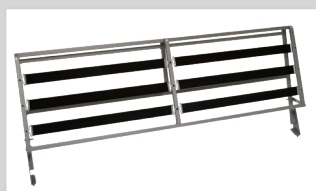

Length: 198 cm
Width: 80/ 100/ 120/ 140/ 160 cm

- A super high leg self-supporting revolving mechanism with a base frame allowing a knock-down upholstery to supply the action separately from the upholstered parts.
- Fixed backrest and seat cushions, no need to remove while opening the action.
- Well engineered fixation bracked for you design arm with extra stability.
- Leg height of 15 cm.

Epona¹⁴ S HL

Sedac - Belgium

Backrest options

310 - 395 - 440 mm height

Quilt holder

Accessories

DF arm bracket

Male gliders

Link arm/back

Mattress strap

Ref	A	B mattress
182 / 160 cm	182 cm	160 cm
162 / 140 cm	162 cm	140 cm
142 / 120 cm	142 cm	120 cm
122 / 100 cm	122 cm	100 cm
102 / 80 cm	102 cm	80 cm

01/2019 We reserve the right to modify our products without prior advice. All pictures shown are for illustration purpose only. Actual product may vary.