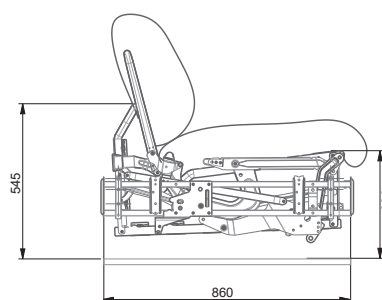

Length: 198 cm
Width: 80/ 100/ 120/ 140/ 160 cm

- A super high leg self-supporting revolving mechanism with a base frame allowing a knock-down upholstery to supply the action separately from the upholstered parts.
- Fixed backrest and seat cushions, no need to remove while opening the action.
- Well engineered fixation bracked for you design arm with extra stability.
- Leg height of 15 cm.

Epona¹⁴ S HL

Sedac - Belgium

Backrest options

310 - 395 - 440 mm height

Quilt holder

Accessories

DF arm bracket

Male gliders

Link arm/back

Mattress strap

Ref	A	B mattress
182 / 160 cm	182 cm	160 cm
162 / 140 cm	162 cm	140 cm
142 / 120 cm	142 cm	120 cm
122 / 100 cm	122 cm	100 cm
102 / 80 cm	102 cm	80 cm

01/2019 We reserve the right to modify our products without prior advice. All pictures shown are for illustration purpose only. Actual product may vary.