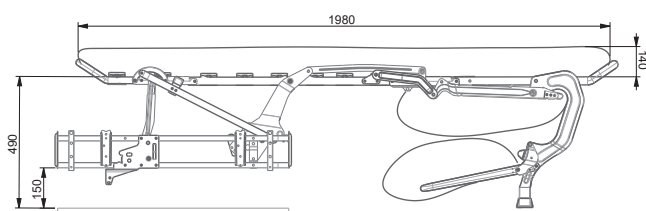

Length: 198 cm
Width: 80/ 100/ 120/ 140/ 160 cm

- A super high leg self-supporting revolving mechanism with a base frame allowing a knock-down upholstery to supply the action separately from the upholstered parts.
- Fixed backrest and seat cushions, no need to remove while opening the action.
- Well engineered fixation bracked for you design arm with extra stability.
- Leg height of 15 cm.

Epona¹⁴ S HL

Sedac - Belgium

Backrest options

310 - 395 - 440 mm height

Quilt holder

Accessories

DF arm bracket

Male gliders

Link arm/back

Mattress strap

Ref	A	B mattress
182 / 160 cm	182 cm	160 cm
162 / 140 cm	162 cm	140 cm
142 / 120 cm	142 cm	120 cm
122 / 100 cm	122 cm	100 cm
102 / 80 cm	102 cm	80 cm

01/2019 We reserve the right to modify our products without prior advice. All pictures shown are for illustration purpose only. Actual product may vary.