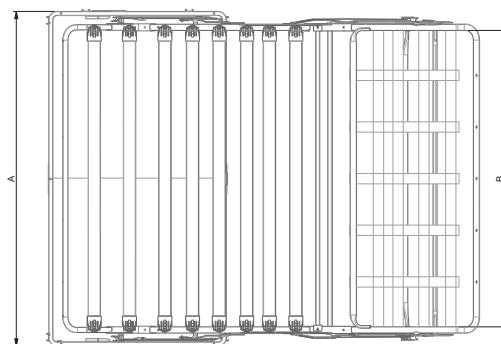

Length: 198 cm
Width: 80/ 100/ 120/ 140/ 160 cm

- A super high leg self-supporting revolving mechanism with a base frame allowing a knock-down upholstery to supply the action separately from the upholstered parts.
- Fixed backrest and seat cushions, no need to remove while opening the action.
- Well engineered fixation bracked for you design arm with extra stability.
- Leg height of 15 cm.

Epona¹⁴ S HL

Sedac - Belgium

Backrest options

310 - 395 - 440 mm height

Quilt holder

Accessories

DF arm bracket

Male gliders

Link arm/back

Mattress strap

Ref	A	B mattress
182 / 160 cm	182 cm	160 cm
162 / 140 cm	162 cm	140 cm
142 / 120 cm	142 cm	120 cm
122 / 100 cm	122 cm	100 cm
102 / 80 cm	102 cm	80 cm

01/2019 We reserve the right to modify our products without prior advice. All pictures shown are for illustration purpose only. Actual product may vary.