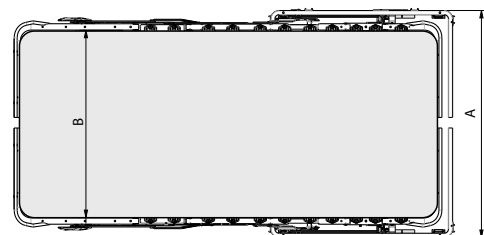

Length: 198 cm  
Width: 180 cm

- A self-supporting revolving mechanism with a base frame allowing a knock-down upholstery to supply the action separately from the upholstered parts.
- Fixed backrest and seat cushions, no need to remove while opening the action.
- Mattres width of 180 cm.
- The luxury of a comfort bed with a 14 cm mattress either foam (depending of density) or spring.

### Backrest options

480 mm height

### Accessories

Male gliders

Link arm/back

Ref	A	B mattress
202/180 cm	202 cm	180 cm

09/2024 We reserve the right to modify our products without prior advice. All pictures shown are for illustration purpose only. Actual product may vary.