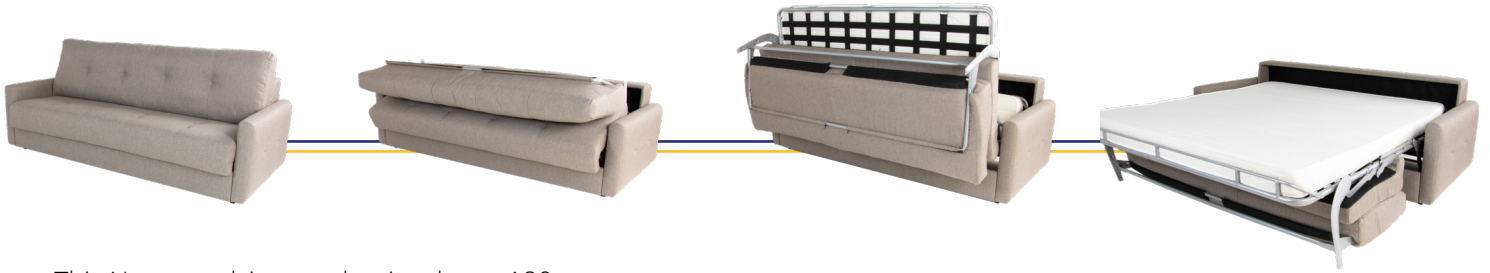

Length: 198 cm  
Width: 180 cm

- A self-supporting revolving mechanism with a base frame allowing a knock-down upholstery to supply the action separately from the upholstered parts.
- Fixed backrest and seat cushions, no need to remove while opening the action.
- Mattres width of 180 cm.
- The luxury of a comfort bed with a 14 cm mattress either foam (depending of density) or spring.

## Nova H<sup>14</sup> 180

Sedac - Belgium

This Nova revolving mechanism has a 180 cm mattress for more sleeping space. The pleasure of a full king size bed in combination with a comfortable sofa.

Available with GOODSIDE® slats

### Backrest options

480 mm height

### Accessories

Male gliders

Link arm/back

Ref	A	B mattress
202/180 cm	202 cm	180 cm

09/2024 We reserve the right to modify our products without prior advice. All pictures shown are for illustration purpose only. Actual product may vary.