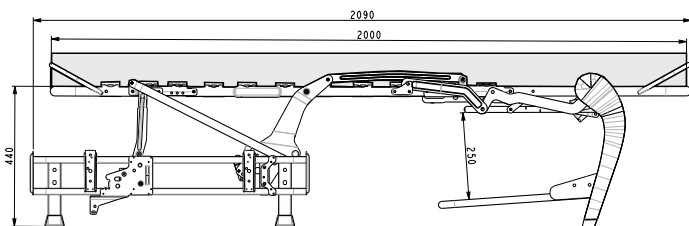

### Backrest options

480 mm height

### Accessories

Male gliders

Link arm/back

Ref	A	B mattress
202/180 cm	202 cm	180 cm

09/2024 We reserve the right to modify our products without prior advice. All pictures shown are for illustration purpose only. Actual product may vary.