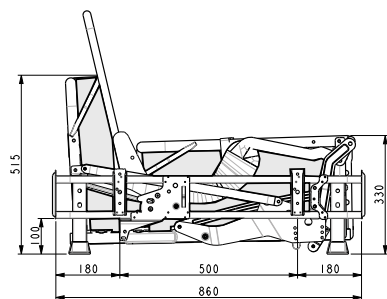

Length: 198 cm  
Width: 180 cm

- A self-supporting revolving mechanism with a base frame allowing a knock-down upholstery to supply the action separately from the upholstered parts.
- Fixed backrest and seat cushions, no need to remove while opening the action.
- Mattres width of 180 cm.
- The luxury of a comfort bed with a 14 cm mattress either foam (depending of density) or spring.

### Backrest options

480 mm height

### Accessories

Male gliders

Link arm/back

Ref	A	B mattress
202/180 cm	202 cm	180 cm

09/2024 We reserve the right to modify our products without prior advice. All pictures shown are for illustration purpose only. Actual product may vary.