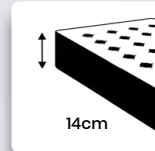

Nova H¹⁴ 180

Product specs & features

Length: 198 cm

Width: 180 cm

- A self-supporting revolving mechanism with a base frame allowing a knock-down upholstery to supply the action separately from the upholstered parts.
- Fixed backrest and seat cushions, no need to remove while opening the action.
- Mattres width of 180 cm.
- The luxury of a comfort bed with a 14 cm mattress either foam (depending of density) or spring.

scan QR to watch
handling instructions

This Nova revolving mechanism has a 180 cm mattress for more sleeping space.

The pleasure of a full king size bed in combination with a comfortable sofa.

Backrest options

480 mm height

Accessories

Male gliders

Link arm/back

Ref	A	B mattress
202/180 cm	202 cm	180 cm