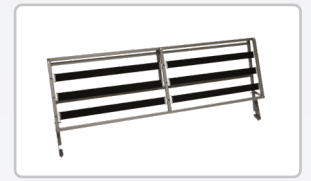

Nova H¹⁴ Bi-zone

Product specs & features

Length: 198 cm
Width: 140 / 160 / 180 cm

- A self-supporting mechanism with a base frame allowing a knock-down upholstery to supply the action separately from the upholstered parts.
- Fixed backrest and seat cushions, no need to remove while opening the action.
- 2 zone slats for individual comfort.
- The luxury of a comfort bed with a 14 cm mattress either foam (depending of density) or spring.

scan QR to watch
handling instructions

Upholstery in knock-down with female gliders welded on the base and male gliders on the upholstery

Backrest options

310-360-440-480mm height

With middle bar
480 - 570 mm height

With grid
570 mm height

Quilt holder

Accessories

Male gliders

Link arm/back

Mattress strap

| Ref | A | B mattress |
|--------------|--------|------------|
| 202 / 180 cm | 202 cm | 180 cm |
| 182 / 160 cm | 182 cm | 160 cm |
| 162 / 140 cm | 162 cm | 140 cm |