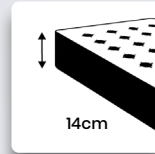

Nova H¹⁴ Bi-zone

Product specs & features

Length: 198 cm
Width: 140 / 160 / 180 cm

- A self-supporting mechanism with a base frame allowing a knock-down upholstery to supply the action separately from the upholstered parts.
- Fixed backrest and seat cushions, no need to remove while opening the action.
- 2 zone slats for individual comfort.
- The luxury of a comfort bed with a 14 cm mattress either foam (depending of density) or spring.

scan QR to watch
handling instructions

Upholstery in knock-down with female gliders welded on the base and male gliders on the upholstery

Backrest options

310-360-440-480mm height

With middle bar
480 - 570 mm height

With grid
570 mm height

Quilt holder

Accessories

Male gliders

Link arm/back

Mattress strap

| Ref | A | B mattress |
|--------------|--------|------------|
| 202 / 180 cm | 202 cm | 180 cm |
| 182 / 160 cm | 182 cm | 160 cm |
| 162 / 140 cm | 162 cm | 140 cm |