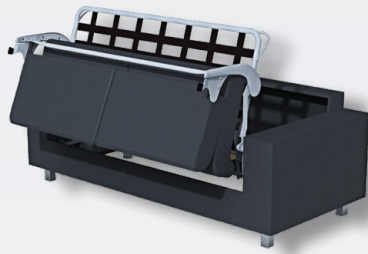

# Nova H<sup>14</sup> without feet

## Product specs & features

Length: 198 cm  
 Width: 80 / 100 / 120 / 140 / 160 cm

- A high leg self-supporting revolving mechanism with a base frame allowing a knock-down upholstery to supply the action separately from the upholstered parts.
- Fixed backrest and seat cushions, no need to remove while opening the action.
- Well engineered fixation bracked for you design arm with extra stability.
- High-leg option also available on Nova14 DF Bi-zone and grid.

scan QR to watch handling instructions

Highleg adaptor to make your Nova DF in to a High-leg model.

Mounted on the backpiece connection.

also available in grid version.

## Backrest options

360 - 440 - 480 - 570 mm height

With middle bar  
480 - 570 mm height

With grid  
570 mm height

Quilt holder