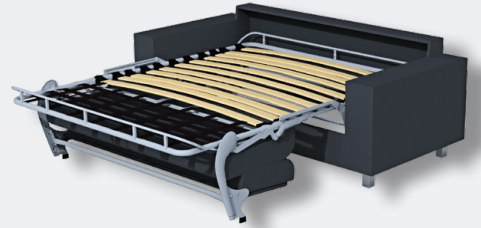

# Nova H<sup>14</sup> without feet

## Product specs & features

Length: 198 cm  
 Width: 80 / 100 / 120 / 140 / 160 cm

- A high leg self-supporting revolving mechanism with a base frame allowing a knock-down upholstery to supply the action separately from the upholstered parts.
- Fixed backrest and seat cushions, no need to remove while opening the action.
- Well engineered fixation bracked for you design arm with extra stability.
- High-leg option also available on Nova14 DF Bi-zone and grid.

scan QR to watch handling instructions

Highleg adaptor to make your Nova DF in to a High-leg model.

Mounted on the backpiece connection.

also available in grid version.

## Backrest options

360 - 440 - 480 - 570 mm height

With middle bar  
480 - 570 mm height

With grid  
570 mm height

Quilt holder