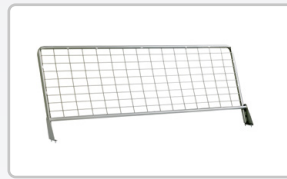

## Product specs & features

Length: 198 cm  
 Width: 80 / 100 / 120 / 140 / 160 cm

- A high leg self-supporting revolving mechanism with a base frame allowing a knock-down upholstery to supply the action separately from the upholstered parts.
- Fixed backrest and seat cushions, no need to remove while opening the action.
- Well engineered fixation bracked for you design arm with extra stability.
- High-leg option also available on Nova14 DF Bi-zone and grid.

scan QR to watch handling instructions

Highleg adaptor to make your Nova DF in to a High-leg model.

Mounted on the backpiece connection.

also available in grid version.

## Backrest options

360 - 440 - 480 - 570 mm height

With middle bar  
480 - 570 mm height

With grid  
570 mm height

Quilt holder