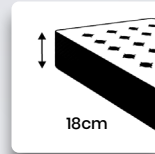

Nova H¹⁸ Bi-Zone

Product specs & features

Length: 198 cm
Width: 140 / 160 / 180 cm

- A self-supporting revolving mechanism with a base frame allowing a knock-down upholstery to supply the action separately from the upholstered parts.
- Fixed back and seat cushions, no need to remove while opening the action.
- The luxury of a comfort bed with a 18 cm mattress either foam (depending of density) or spring.

scan QR to watch
handling instructions

Upholstery in knock-down with female gliders welded on the base and male gliders on the upholstery.

Backrest options

390mm height

With middle bar
480 - 570 mm height