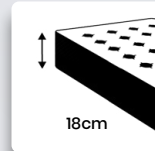

## Product specs & features

Length: 198 cm

Width: 80 / 100 / 120 / 140 / 160 cm

- A self-supporting revolving mechanism with a base frame allowing a knock-down upholstery to supply the action separately from the upholstered parts.
- Fixed back and seat cushions, no need to remove while opening the action.
- The luxury of a comfort bed with a 18 cm mattress either foam (depending of density) or spring.

## Backrest options

Backrest 390 mm height

With middle bar  
480 - 570 mm height