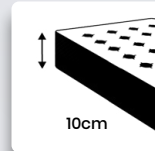

## Product specs & features

Length: 183 cm

Width: 73 / 93 / 113 / 133 / 143 / 153 cm

- 2 fold insertion action made out of rigid 30mm diameter tube.
- sofa bed mechanism with slats and bands. The slats give a firm sleeping comfort and the bands a superior seating comfort.
- The bed mechanism accommodates a 10cm mattress.