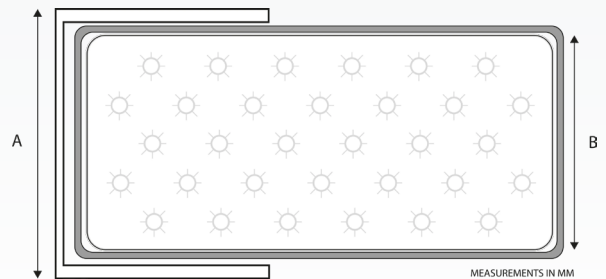

Ref	A	B mattress
70 cm	63 cm	82 cm
80 cm	73 cm	92 cm
90 cm	83 cm	102 cm
100 cm	93 cm	112 cm
110 cm	103 cm	120 cm
120 cm	113 cm	132 cm
130 cm	123 cm	152 cm
140 cm	133 cm	152 cm
150 cm	143 cm	162 cm
160 cm	153 cm	172 cm