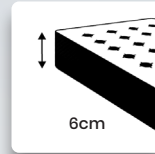

## Product specs & features

Length: 183 cm

Width: 63 / 73 / 83 / 93 / 103 / 113 / 123  
133 / 143 / 153

- Economic 3-fold action for a bed with 6 cm mattress in a compact sofa.
- Upgraded version of the standard M6 3-fold with firmer support thanks to the slats.