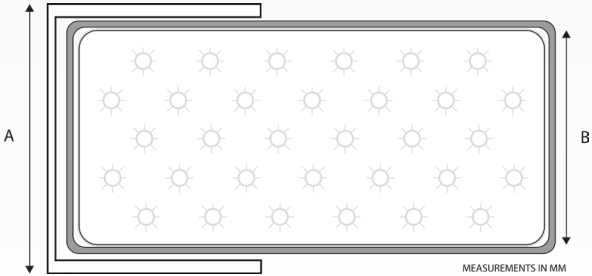

Cosmolat M6

Product specs & features

Length: 183 cm

Width: 113 / 133 / 143

- Economic 3-fold action for a bed with 6 cm mattress in a compact sofa.
- Upgraded version of the standard M6 3-fold with firmer support thanks to the slats.

scan QR to watch
handling instructions

Ref	A	B mattress
120 cm	113 cm	132 cm
140 cm	133 cm	152 cm
150 cm	143 cm	162 cm

All widths have a minimum order quantity (MOQ) of 100 pieces, except for 120, 140, and 150, which have a MOQ of 1 pallet.