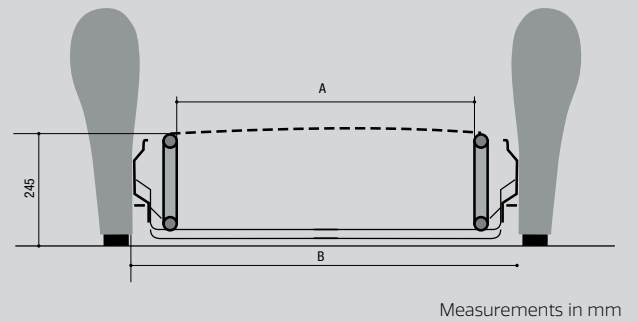

Length: 183 cm
Width: 53 / 63/ 73/ 83/ 93/ 103/ 113/ 123/ 133/
143/ 153 cm

- Economic 3-fold action for a bed with 6 cm mattress in a compact sofa.
- Upgraded version of the standard M6 3-fold with firmer support thanks to the slats.

Cosmolat M6

Sedac - Belgium*
Meral - Bulgaria

Mechanism	Mattress A	B
60 cm	53 cm	72 cm
70 cm	63 cm	82 cm
80 cm	73 cm	92 cm
90 cm	83 cm	102 cm
100 cm	93 cm	112 cm
110 cm	103 cm	120 cm
* 120 cm	113 cm	132 cm
130 cm	123 cm	152 cm
* 140 cm	133 cm	152 cm
* 150 cm	143 cm	162 cm
160 cm	153 cm	172 cm
Chassis option (only available from Bulgaria)		