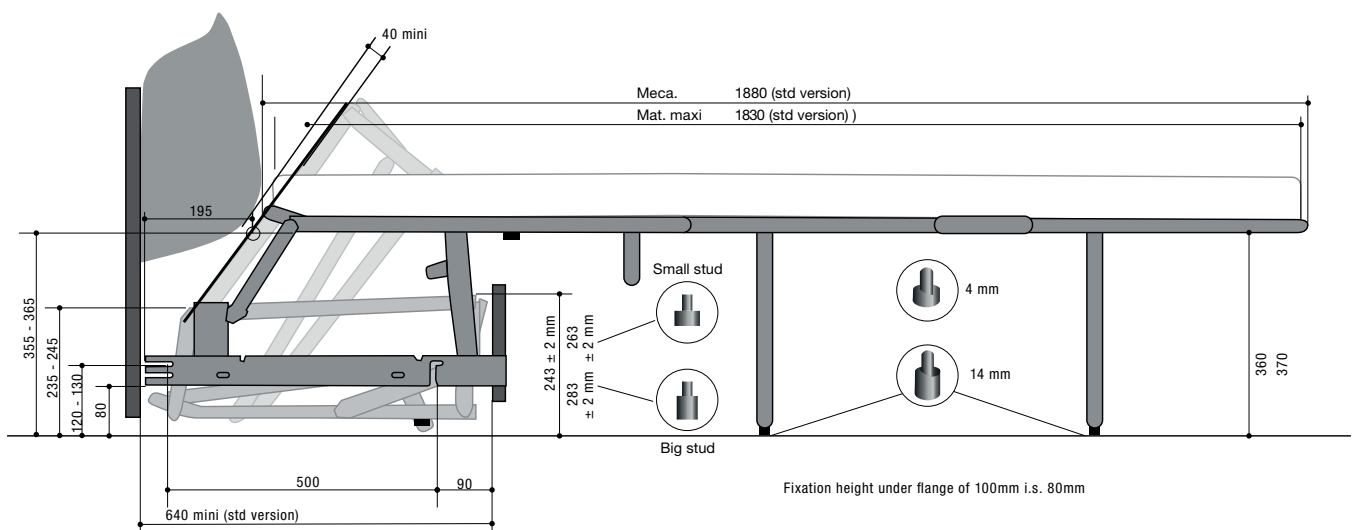

11/2020 We reserve the right to modify our products without prior advice. All pictures shown are for illustration purpose only. Actual product may vary.

sa SEDAC-MECOBEL nv • IZ Zuid Vlamingstraat 7 • 8560 Wevelgem, Belgium • t: +32 (0)56 41 28 81 • f: +32 (0)56 41 81 76
MERAL sa • B.P. 4 - 72800 Aubigné-Racan, France • t: +33 (0)2 43 46 21 22 • f: +33 (0)2 43 46 22 76
info@sedac-meral.com • www.sedac-meral.com