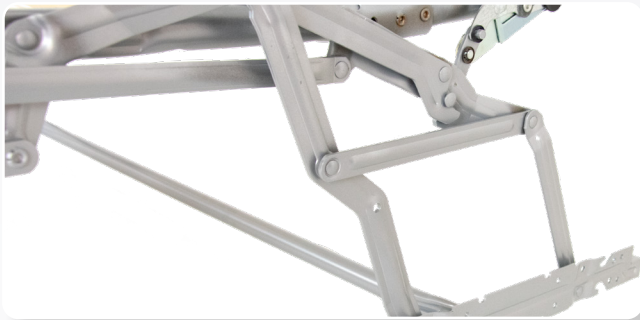

## Product specs & features

Length: 195 cm

Width: 73 / 113 / 133 / 143 / 153 cm

- 2 fold action offering the comfort of a bed in a sofa, thanks to the 12 cm thick mattress while keeping a modest seat height.
- Action has an integrated headrest, which is automatically closed upon folding the action.
- Anti-tilt function

Sedaflex 12M with grid & straps

Automatic headrest with lockable position.

Side flank with easy fixation points

Ref	A	B mattress
80 cm	92,5 cm	73 cm
120 cm	132,5 cm	113 cm
140 cm	152,5 cm	133 cm
150 cm	162,5 cm	143 cm
160 cm	172,5 cm	153 cm