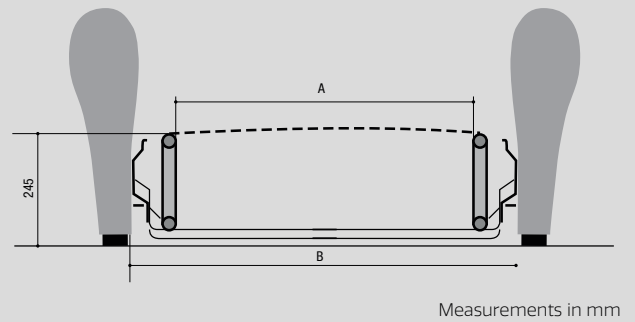

Length: 183 cm
Width: 53 / 63/ 73/ 83/ 93/ 103/ 113/ 123/ 133/
143/ 153 cm

- Economic 3-fold action for a bed with 6 cm mattress in a compact sofa.
- Widest range of different widths to accommodate every size of sofa or chair.

Som'toile M6

Sedac - Belgium
Meral - France *
Meral - Bulgaria **
Sedac - China §

Mechanism	Mattress A	B
** 60 cm	53 cm	72 cm
70 cm	63 cm	82 cm
80 cm	73 cm	92 cm
90 cm	83 cm	102 cm
100 cm	93 cm	112 cm
110 cm	103 cm	122 cm
* 120 cm	113 cm	132 cm
* 130 cm	123 cm	142 cm
* 140 cm	133 cm	152 cm
150 cm	143 cm	162 cm
**§ 160 cm	153 cm	172 cm
** Chassis option		

* (size available from France)
 ** (only available from Bulgaria)
 § (only available from China)