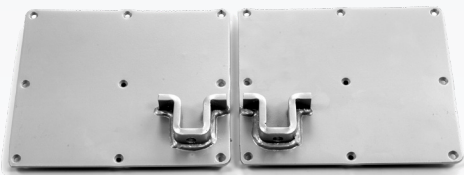

## Product specs & features

Length: 198 cm

Width: 90 / 120 / 140 / 160 cm

- Bed hidden in a wardrobe.
- Ideal solution for apartments, holiday homes or hotel rooms in order to maximize space.
- Mechanism with springs to adjust the tension to the weight of the mattress and/or front panel(s), this to guarantee an optimum equilibrium while opening and closing the bed..

Set of foot hinges

Set of joining/ support bars

Set of mechanisms with adjustable bolt for tensioning the springs

Set of mounting plates

Stabiliser	Frames size	Bedframe
M0919	90 x 190	vertical
M0919H	90 x 190	horizontal
M0920	90 x 200	vertical
M1219	120 x 190	vertical
M1219H	120 x 90	horizontal
M1419	140 x 190	vertical
M1419H	140 x 190	horizontal
M1419M	140 x 190	vertical with mirror pannel(s)
M1420	140 x 200	vertical
M1620	(2x80) x 200	vertical