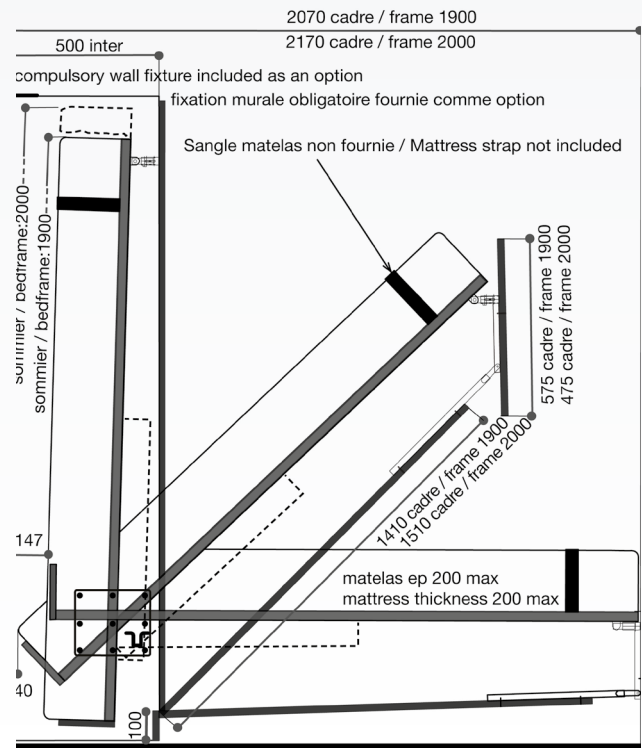

## Product specs & features

Length: 198 cm

Width: 90 / 120 / 140 / 160 cm

- Bed hidden in a wardrobe.
- Ideal solution for apartments, holiday homes or hotel rooms in order to maximize space.
- Mechanism with springs to adjust the tension to the weight of the mattress and/or front panel(s), this to guarantee an optimum equilibrium while opening and closing the bed..

Set of foot hinges

Set of joining/ support bars

Set of mechanisms with adjustable bolt for tensioning the springs

Set of mounting plates

Stabiliser	Frames size	Bedframe
M0919	90 x 190	vertical
M0919H	90 x 190	horizontal
M0920	90 x 200	vertical
M1219	120 x 190	vertical
M1219H	120 x 90	horizontal
M1419	140 x 190	vertical
M1419H	140 x 190	horizontal
M1419M	140 x 190	vertical with mirror pannel(s)
M1420	140 x 200	vertical
M1620	(2x80) x 200	vertical

lesures / measurements: mm  
Pour matelas épaisseur / mattress thickness: 200mm  
Profondeur caisse / depth box: 500mm