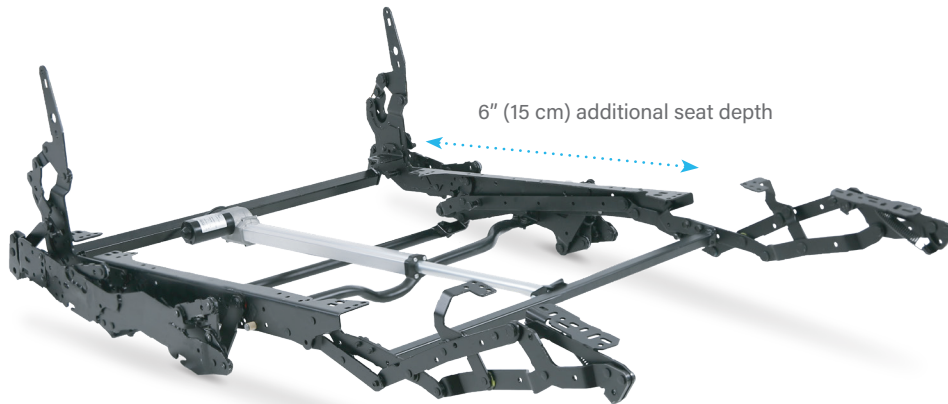

# SUPREMA™ Advantage™

Deep-Seat Wood-to-the-Floor Mechanism

## Extra 6" (15 cm) contemporary deep-seat recliner for modern furniture.

Suprema™ Advantage™ is a concept that allows motion features to be installed within modern deep-seated furniture. This mechanism is an innovative solution that will allow you to expand your designs to the next level of comfort and style.

Single

Love Seat

Sofa

Sectional

Home Theater

### SEAT CUSHION WIDTH REFERENCE CHART

ORDERING DASH	SEAT CUSHION WIDTH	
	INCHES	METRIC
1	20.25	514,40
2	21.25	539,80
3	22.25	565,20
4	22.75	577,90
5	23.375	593,70
6	24.25	616,00
7	25.25	641,40
8	27.875	708,00
9	28.75	730,30
10	30.438	773,10
11	31	787,40
12	33.75	857,30