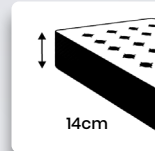

Epona 14 S-HL

Product specs & features

Length: 196 cm

Width: 80 / 100 / 120 / 140 / 160 cm

- A super high leg self-supporting revolving mechanism with a base frame allowing a knock-down upholstery to supply the action separately from the upholstered parts.
- Fixed backrest and seat cushions, no need to remove while opening the action.
- Well engineered fixation bracked for you design arm with extra stability.

scan QR to watch
handling instructions

Backrest options

310 - 395 - 440 - mm height

Quilt holder

Accessories

DF arm bracket

Male gliders

Link arm/back